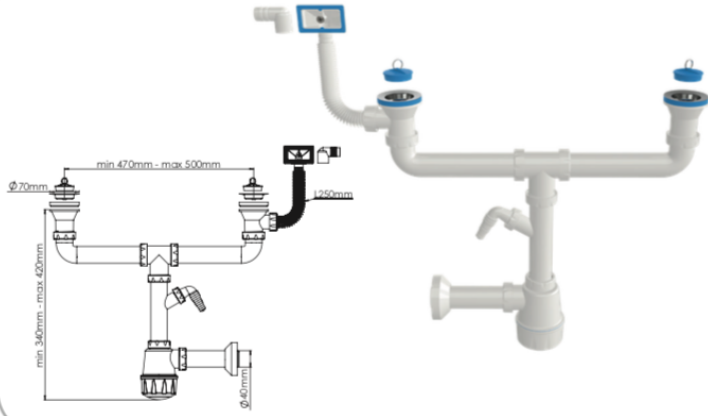

**1163 MAXI BOTTLE TRAP SIPHON
FOR DOUBLE BOWL SINKS WITH
MACHINE CONNECTION AND
OVERFLOW**

\$22.50

- **Pieces in box:** 15
- **Box dimensions / volume (CBM):** 42,5×37,5×61 cm / 0,097 m³
- **Box weight (gross):** 10,50 KG

SKU: 1163.001

Category: [Double Bowl Sink Siphons](#)

PRODUCT DESCRIPTION

• ÜRÜN KODU / CODE _____ **1163**

- Maxi Taşlı Gövde, Makine Çıkışlı, Taşmalı, Çift Gözlü Evye Sifonu
- 1 ½ - Ø40 Tahliye

Maxi Bottle Trap Siphon for Double Bowl Sinks with Machine Connection and Overflow
1 ½ -Ø40 Outlet

• KOLİ İÇİ ADET PIECES IN BOX	• KOLİ ÖLÇÜLERİ / KOLİ HACMİ BOX DIMENSIONS / BOX VOLUME	• KOLİ AĞIRLIĞI BOX WEIGHT	• BİRİM FİYAT UNIT PRICE
15	42,5x37,5x61 cm / 0,097 m ³	10,50 KG	